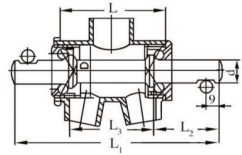

YM-207
 SIZE: 350x480x300mm
 QTY: 20pcs
 G.W: 30kgs
 MEAS: 78x37x50cm

YM-208
 SIZE: 305x230x220mm
 QTY: 30PRS
 N.W/G.W: 19/20KGS
 MEAS: 55x45x24cm

YM-209
 SIZE: 300x220x230mm
 QTY: 30PRS
 N.W/G.W: 19/20KGS
 MEAS: 55x45x24cm

YM-210
 SIZE: 305x245x230mm
 QTY: 30pcs
 G.W: 24kgs
 MEAS: 93x37x28cm

YM-211
 SIZE: 300x220x230mm
 QTY: 15pcs
 G.W: 24kgs
 MEAS: 88x34x42cm

YM-212
 QTY: 40PCS
 G.W: 27kgs
 MEAS: 88x34x42cm

Main Specification

		L 1	L 4	L 3	L 2		
Metric System	1	B1 (52.5)	144±0.50	49±0.20	52.5±0.10	42.5	d: 16 ⁰ _{-0.07}
	2	B2I(54)	144±0.50	49 ⁰ ₋₁	54 ⁰ _{-0.30}	41	h:14 ⁰ _{-0.24}
	3	B3 (54.5)	144 ±1	49 ⁰ ₋₁	54.5 ^{+0.30} _{-0.30}	40.5	
	4	B4 (58.5)	146±1	48 ⁰ ₋₁	58.5 ^{+0.30} ₀	39.5	
English System	1	YB1	140±0.50	47 ⁰ _{-0.50}	52.5 ^{+0.20} _{-0.30}	40.5	
	2	YB2	144±1	49 ⁰ ₋₁	52 ^{+0.30} ₀	43	
	3	YB3	146 ⁺¹ ₀	49 ⁺¹ ₀	52 ^{+0.10} _{-0.30}	45	
	4	YB4	153 ⁺¹ ₀	53 ^{+0.50} ₀	52 ^{+0.50} ₀	48	
	5	YB5	152±0.50	55 ⁰ _{-0.50}	52 ^{+0.50} ₀	45	
	6	YB6	147±0.50	48 ⁰ ₋₁	52 ^{+0.50} ₀	47	
	7	YB7	158 ⁰ ₋₁	54 ⁰ _{-0.50}	54 ⁰ _{-0.30}	50	
	8	YB8	144±0.50	49 ⁰ _{-0.50}	54.5 ^{+0.30} _{-0.30}	40.5	
	9	YB9	154.5 ^{+0.50} ₀	53 ^{+0.50} ₀	54.5 ^{+0.20} _{-0.10}	47	
	10	YB10	145±1	50 ⁰ _{-0.50}	52 ^{+0.60} ₀	43	
	11	YB11	140±0.50	47 ⁰ _{-0.50}	52 ^{+0.60} ₀	40.5	
	12	YB12	150±0.50	49± 0.20	52±0.30	49	

YM-302
CUP SIZE:35MM
PACKING:50SETS/CTN
N.W/G.W:17/18KGS
MEAS:31x23x23cm

YM-303A
CUP SIZE:35MM
PACKING:50SETS/CTN
N.W/G.W:17/18KGS
MEAS:31x23x23cm

YM-303B
CUP SIZE:40MM
PACKING:50SETS/CTN
N.W/G.W:20/21KGS
MEAS:31x23x23cm